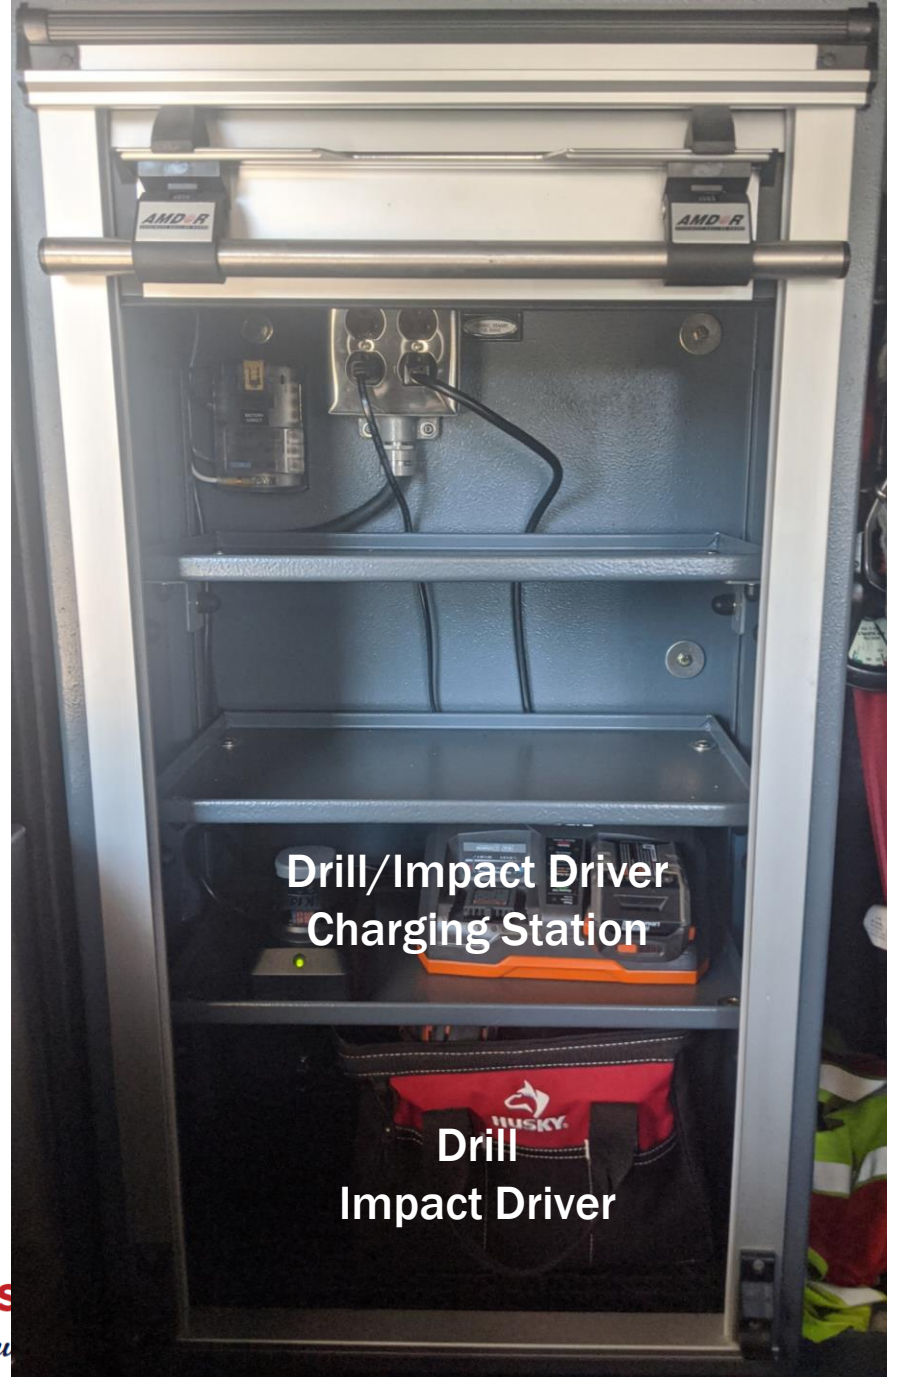

Inside Compartment

Drill/Impact Driver
Charging Station

Drill
Impact Driver

ESTES VALLEY FIRE PROTECTION DISTRICT

Serving the Residents and Visitors of the Estes Valley

901 N. SAINT VRAIN AVE. ESTES PARK CO 80517 970-577-0900 FAX 970-577-0923