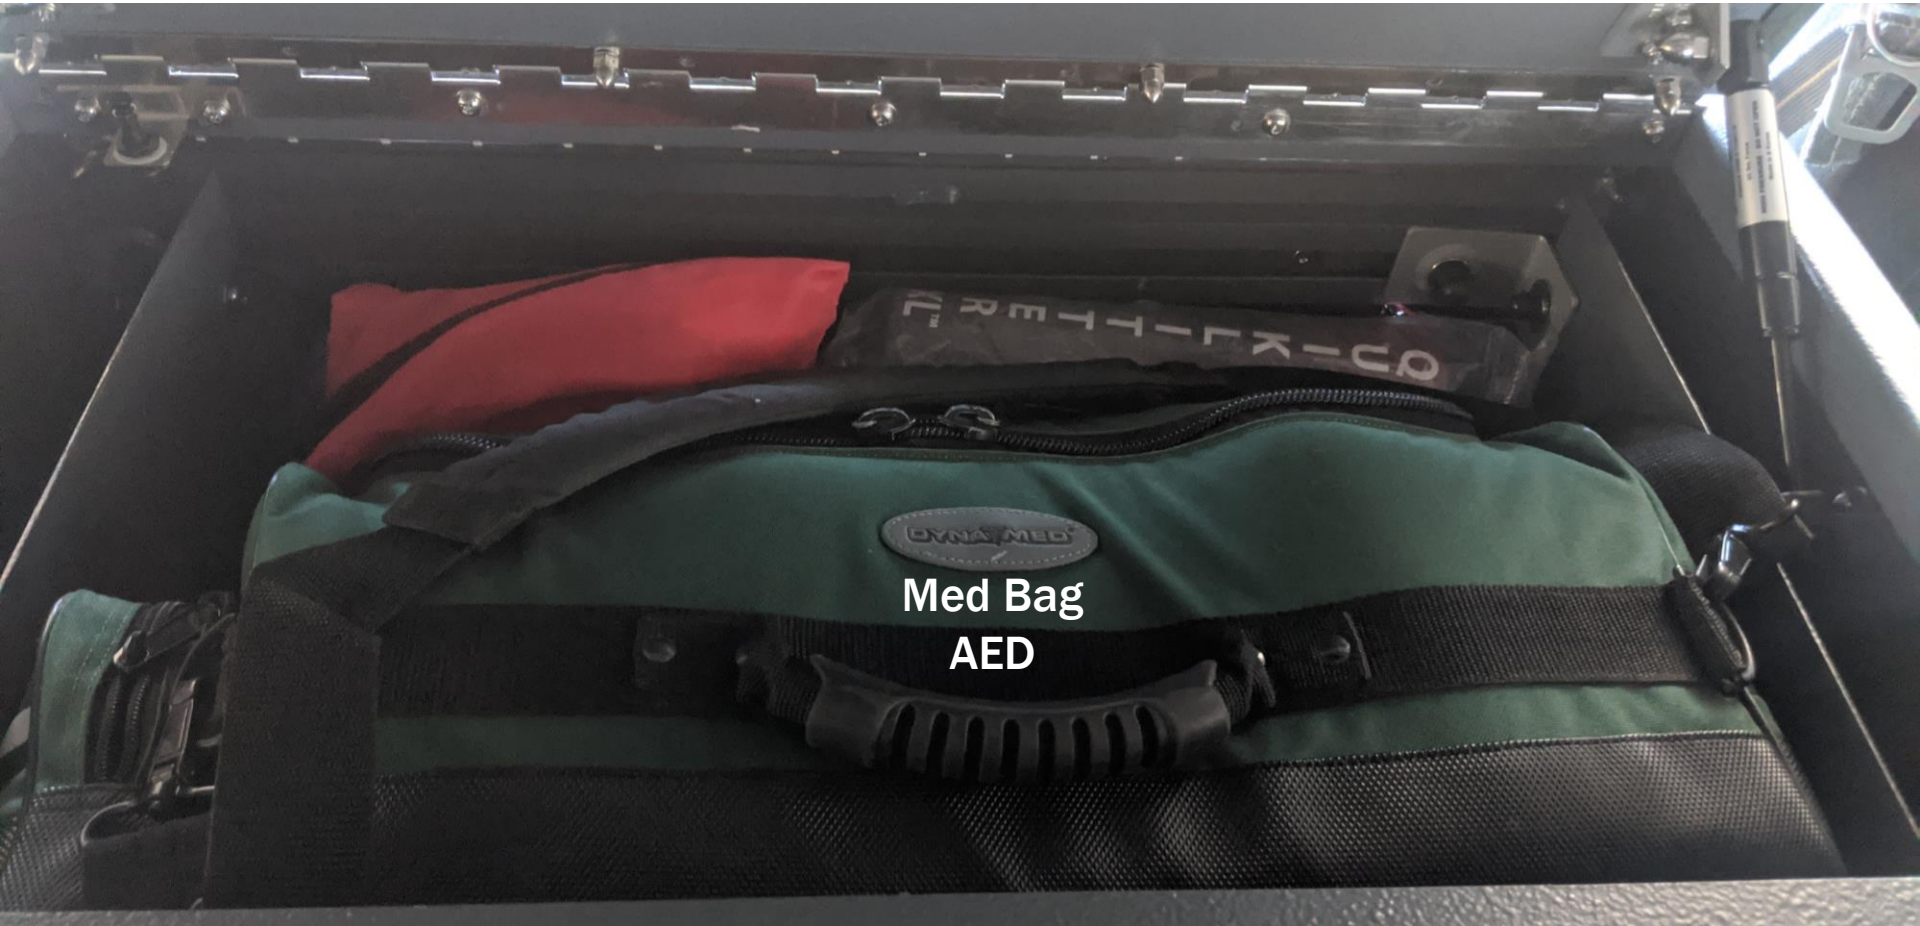

Officer's Seat

KNOX
Box

TIC

Pierce p96

ESTES VALLEY FIRE PROTECTION DISTRICT
Serving the Residents and Visitors of the District
901 N. SAINT VRAIN AVE. ESTES, CO 80521

Doghouse

Med Bag
AED

ESTES VALLEY FIRE PROTECTION DISTRICT