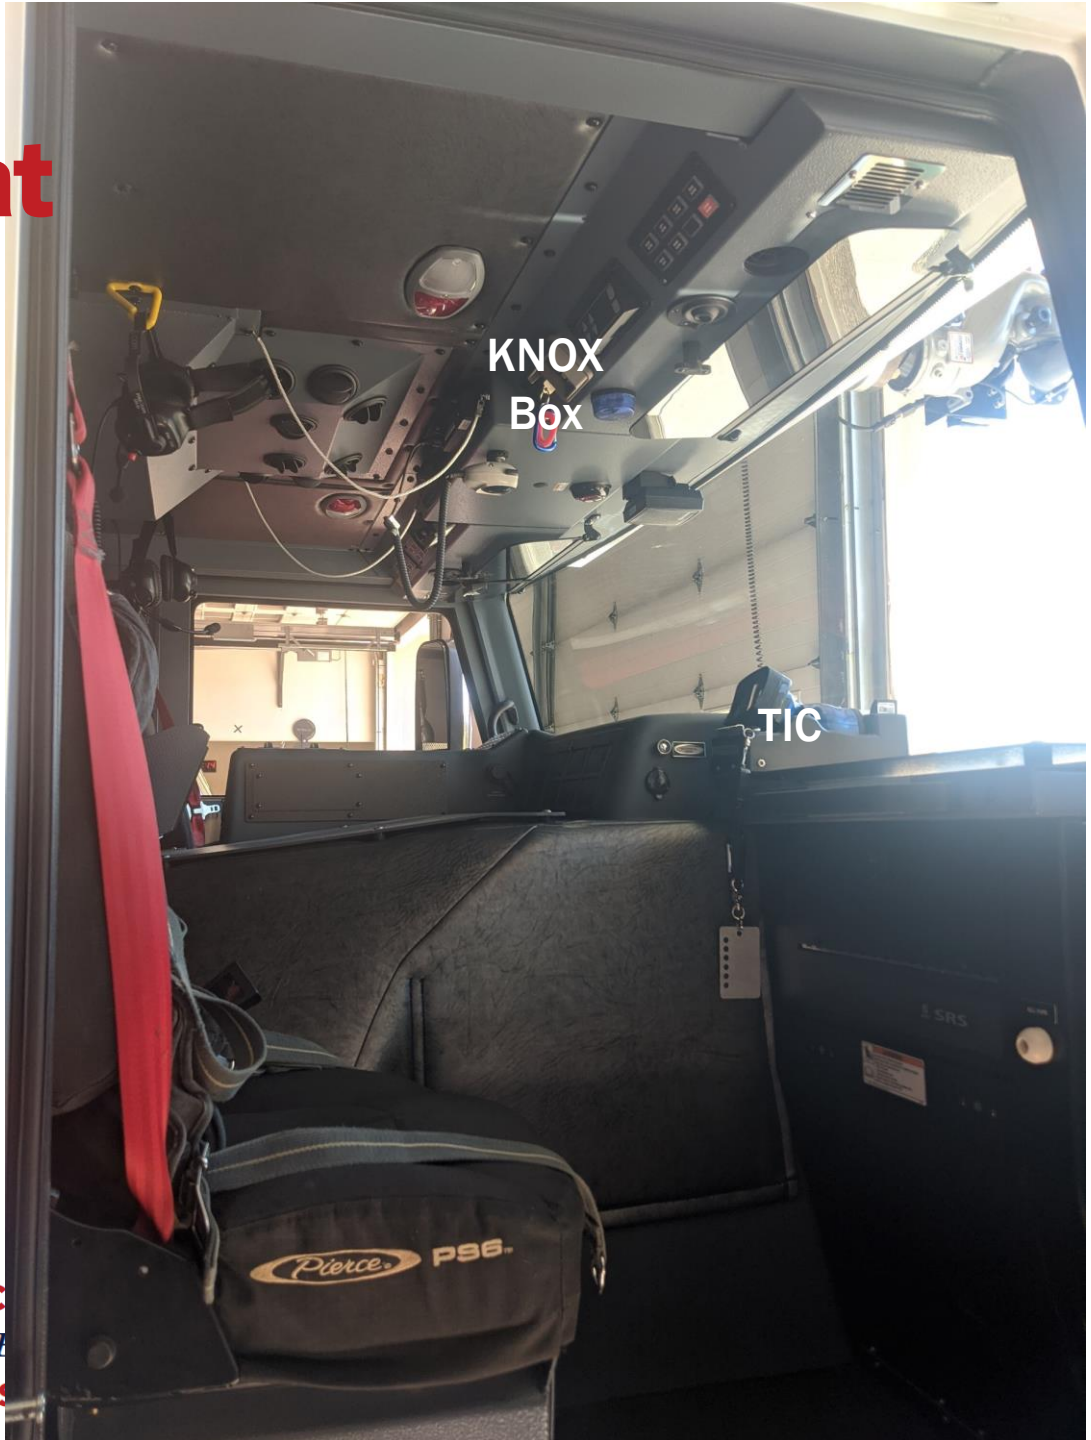

Officer's Seat

KNOX
Box

TIC

Pierce p96

ESTES VALLEY FIRE PROTECTION DISTRICT
Serving the Residents and Visitors of the District
901 N. SAINT VRAIN AVE. ESTES, CO 80521

Doghouse

Med Bag
AED

ESTES VALLEY FIRE PROTECTION DISTRICT