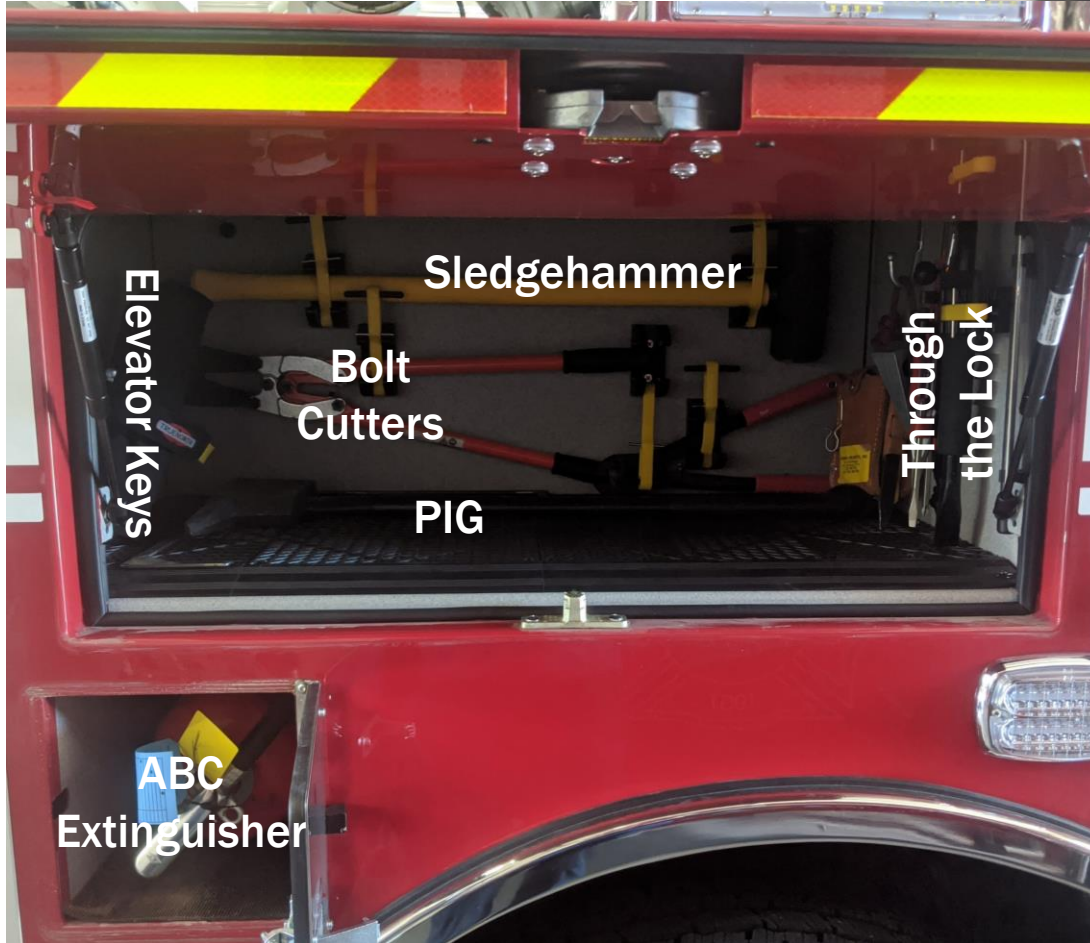

5 - Overwheel Compartment Officer's Side

ESTES VALLEY FIRE PROTECTION DISTRICT

Serving the Residents and Visitors of the Estes Valley with Superior Fire and Safety Services

901 N. SAINT VRAIN AVE. ESTES PARK CO 80517 970-577-0900 FAX 970-577-0923