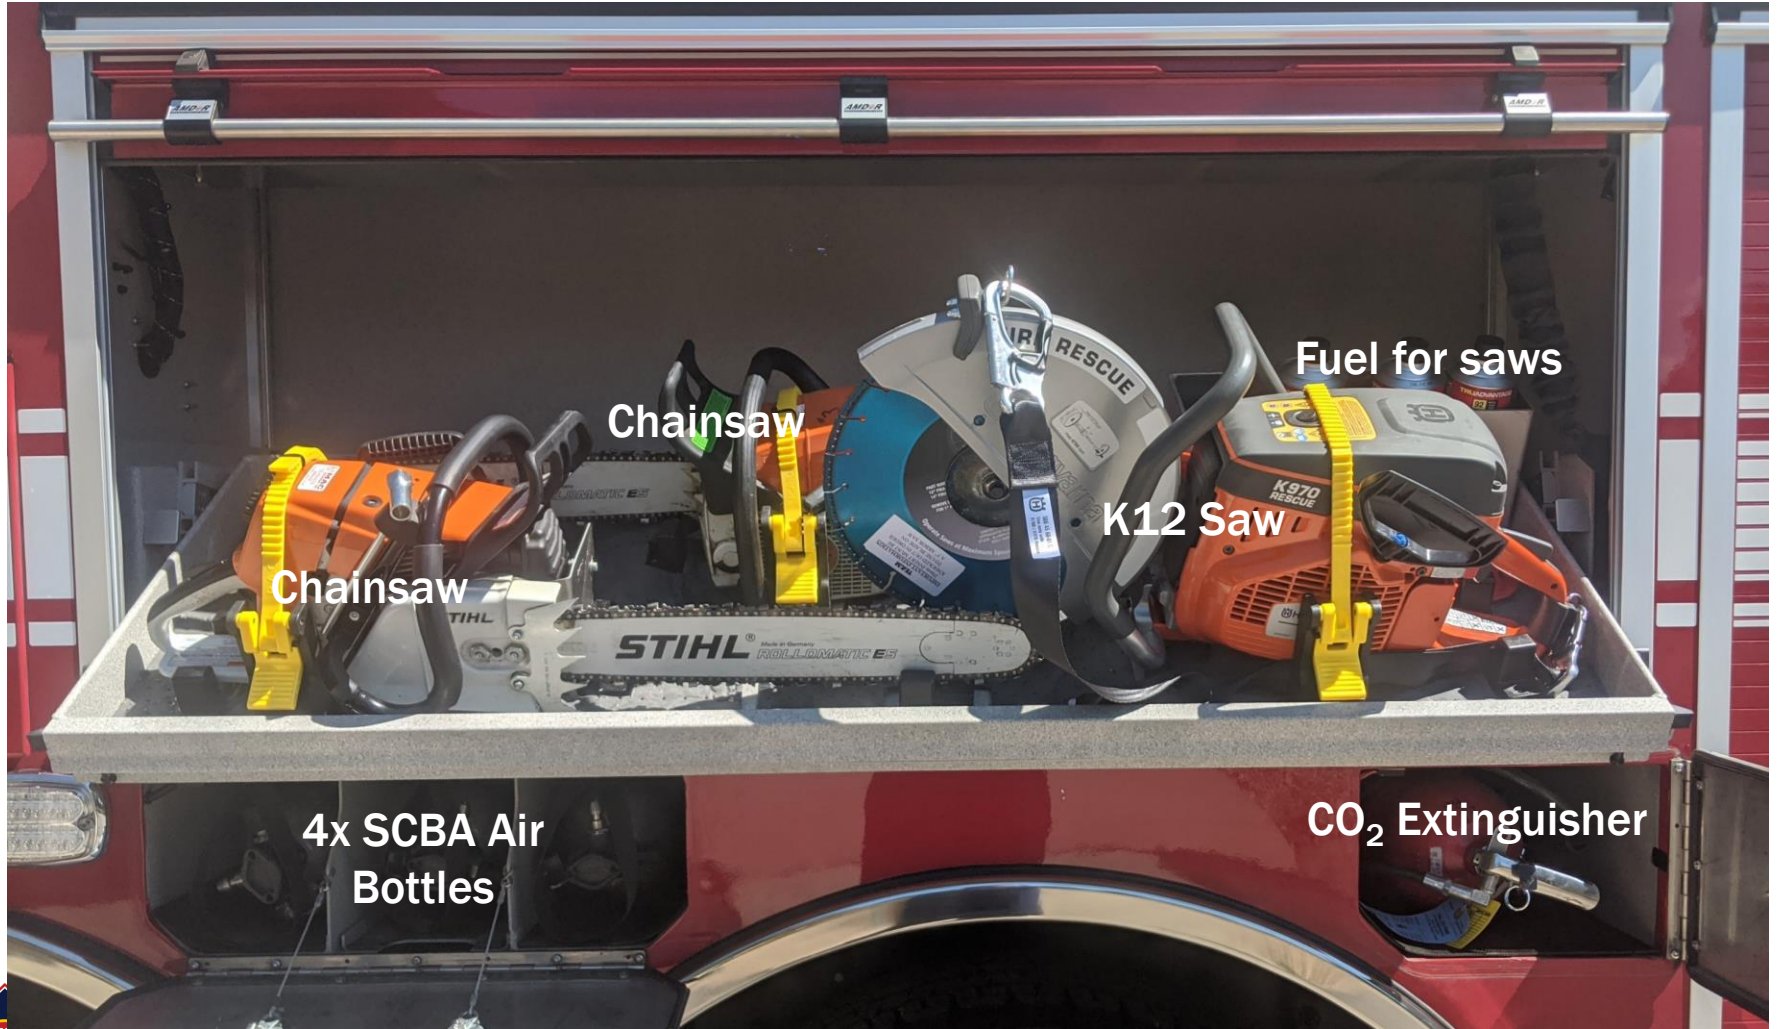

4 - Saws

Serving the Residents and Visitors of the Estes Valley with Superior Fire and Safety Services

901 N. SAINT VRAIN AVE. ESTES PARK CO 80517 970-577-0900 FAX 970-577-0923